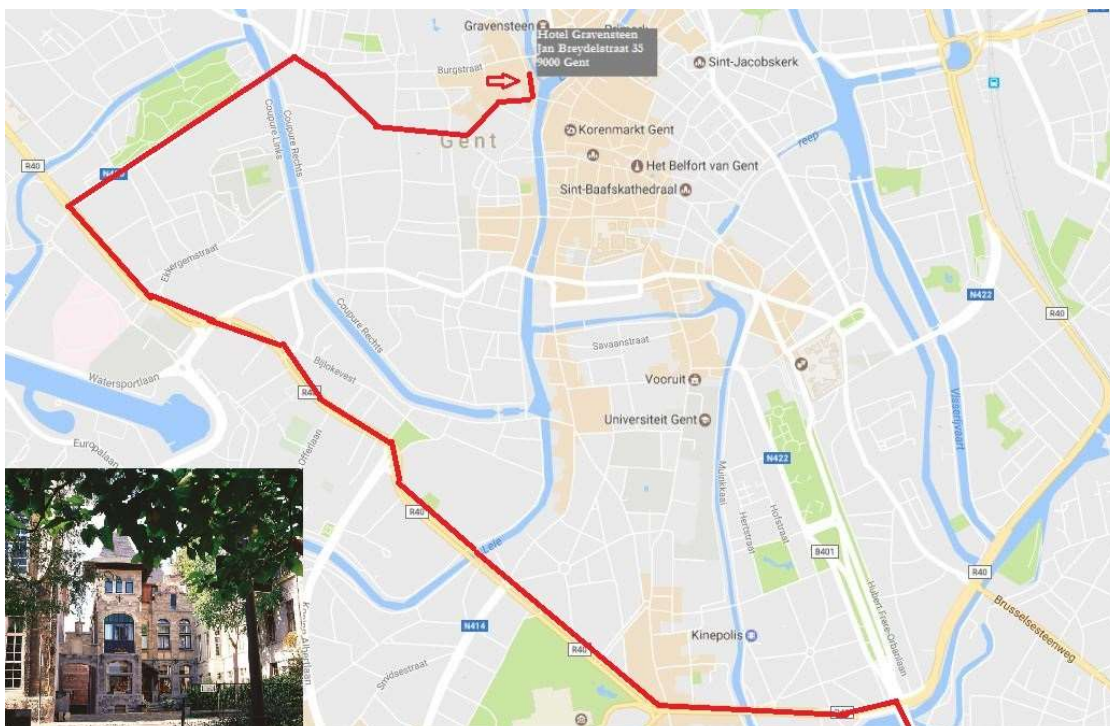

## HOW TO COME BY CAR

On the highway E17/E40 direction "Gent" you take exit "Gent Centrum" (B401)

Follow "Alle Richtingen", turn left under the bridge and follow direction "Eeklo".

You are driving now on the "Sint Lievenslaan" and continue this street "Charles de Kerkhovelaan, Godshuizenlaan, Marterlaarslaan, Einde Were" (2.5km)

At intersection "Einde Were - Nieuwewandeling" you have to turn right, at the traffic lights (direction Centrum-Gevangenis).

You are now in the "Nieuwewandeling (N430)" and continue the road to intersection "Brugsepoortstraat". You turn right, here.

Follow the road "Hoogstraat" until the end.

You arrive at "Poel"

"Turn left, you are at the Drabstraat"

**(!) Attention, you are now entering the car-free zone (!)**

Important to call de reception of the hotel to ask for free parking space or pass along the license plate of the car (09/225.11.50)

Turn left, you are at the "Jan Breydelstraat. Halfway the street is our parking lot on the left side.

Hotel Gravensteen  
Jan Breydelstraat 35  
9000 Gent